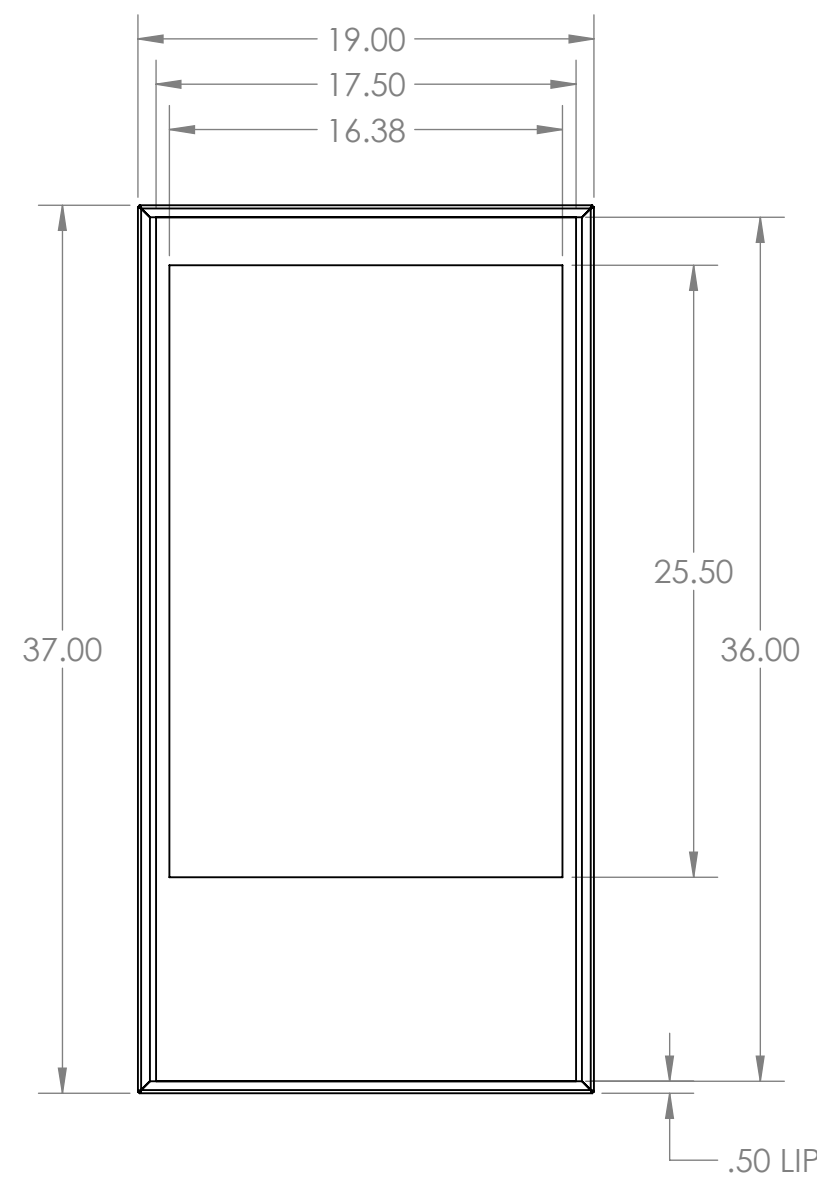

B

B

A

A

TITLE:		GD1900	
SIZE	DWG. NO.	Grand Dunes Box Assm	REV
B			
		SCALE: 1:8	SHEET 2 OF 3

PROPRIETARY AND CONFIDENTIAL
 THE INFORMATION CONTAINED IN THIS DRAWING IS THE SOLE PROPERTY OF GRAND DUNES. ANY REPRODUCTION IN PART OR AS A WHOLE WITHOUT THE WRITTEN PERMISSION OF GRAND DUNES IS PROHIBITED.

4

3

2

1

4

3

2

1

B

B

A

A

TITLE:		GD2400	
SIZE	DWG. NO.	Grand Dunes Box Assm	REV
B			
		SCALE: 1:8	SHEET 3 OF 3

PROPRIETARY AND CONFIDENTIAL
 THE INFORMATION CONTAINED IN THIS DRAWING IS THE SOLE PROPERTY OF GRAND DUNES. ANY REPRODUCTION IN PART OR AS A WHOLE WITHOUT THE WRITTEN PERMISSION OF GRAND DUNES IS PROHIBITED.