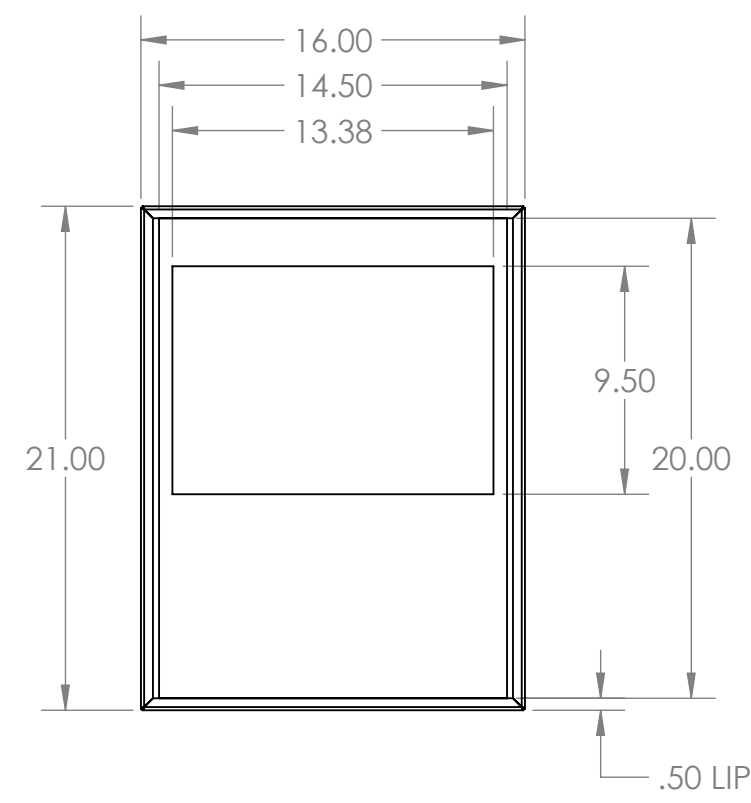

4

3

2

1

B

B

A

A

TITLE:		GD1200	
SIZE	DWG. NO.	REV	
B	Grand Dunes Box Assm		
SCALE: 1:8		SHEET 1 OF 3	

PROPRIETARY AND CONFIDENTIAL
THE INFORMATION CONTAINED IN THIS DRAWING IS THE SOLE PROPERTY OF GRAND DUNES. ANY REPRODUCTION IN PART OR AS A WHOLE WITHOUT THE WRITTEN PERMISSION OF GRAND DUNES IS PROHIBITED.

4

3

2

1