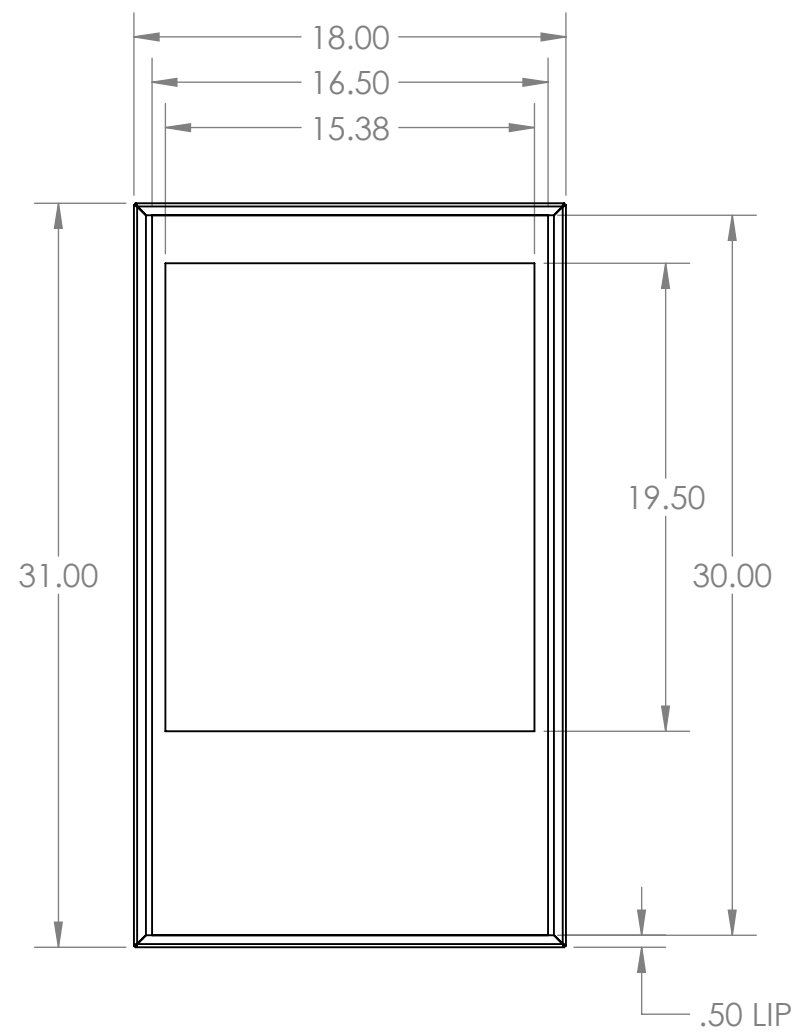

TITLE:		GD1200	
SIZE	DWG. NO.	REV	
B	Grand Dunes Box Assm		
SCALE: 1:8		SHEET 1 OF 3	

PROPRIETARY AND CONFIDENTIAL
 THE INFORMATION CONTAINED IN THIS DRAWING IS THE SOLE PROPERTY OF GRAND DUNES. ANY REPRODUCTION IN PART OR AS A WHOLE WITHOUT THE WRITTEN PERMISSION OF GRAND DUNES IS PROHIBITED.

B

B

A

A

TITLE:		GD1900	
SIZE	DWG. NO.	Grand Dunes Box Assm	REV
B			
		SCALE: 1:8	SHEET 2 OF 3

PROPRIETARY AND CONFIDENTIAL
 THE INFORMATION CONTAINED IN THIS DRAWING IS THE SOLE PROPERTY OF GRAND DUNES. ANY REPRODUCTION IN PART OR AS A WHOLE WITHOUT THE WRITTEN PERMISSION OF GRAND DUNES IS PROHIBITED.